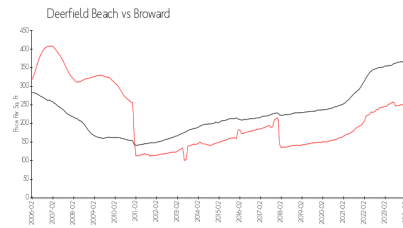

Orchid Beach Condo Association
 701 SE 21st Ave Deerfield Beach FL 33441
 (954) 421-2679

Built in 2006 - 44 units - 5 floors

Market Information

Orchid Beach: \$673/sq. ft.
 Deerfield Beach: \$240/sq. ft.

Deerfield Beach: \$240/sq. ft.
 Broward: \$351/sq. ft.

Inventory for Sale

Orchid Beach 2%
 Deerfield Beach 3%
 Broward 4%

Avg. Time to Close Over Last 12 Months

Orchid Beach 29 days
 Deerfield Beach 60 days
 Broward 67 days