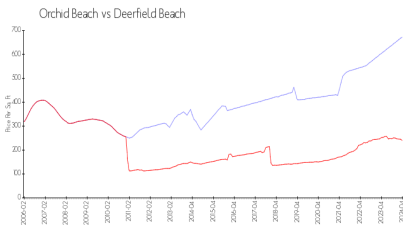

Orchid Beach

701 SE 21 Av, Deerfield Beach, FL, Broward 33441

Building Information

Number of units: 44
 Number of active listings for rent: 1
 Number of active listings for sale: 1
 Building inventory for sale: 2%
 Number of sales over the last 12 months: 0
 Number of sales over the last 6 months: 0
 Number of sales over the last 3 months: 0

Orchid Beach Condo Association
 701 SE 21st Ave Deerfield Beach FL 33441
 (954) 421-2679

Built in 2006 - 44 units - 5 floors

Market Information

Orchid Beach: \$673/sq. ft.
 Deerfield Beach: \$240/sq. ft.

Deerfield Beach: \$240/sq. ft.
 Broward: \$351/sq. ft.

Inventory for Sale

Orchid Beach 2%
 Deerfield Beach 3%
 Broward 4%

Avg. Time to Close Over Last 12 Months

Orchid Beach 29 days
 Deerfield Beach 60 days
 Broward 67 days