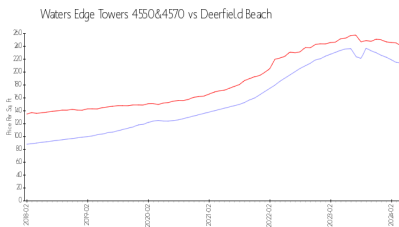

## Market Information

Waters Edge Towers 4550&4570: \$214/sq. ft.  
Deerfield Beach: \$240/sq. ft.

Deerfield Beach: \$240/sq. ft.  
Broward: \$351/sq. ft.