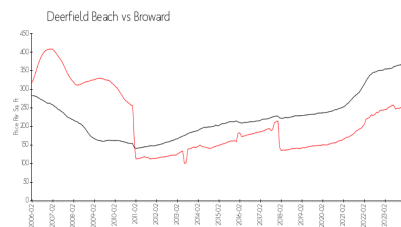

## Market Information

Waters Edge Towers 4550&4570: \$214/sq. ft.  
Deerfield Beach: \$240/sq. ft.

Deerfield Beach: \$240/sq. ft.  
Broward: \$351/sq. ft.