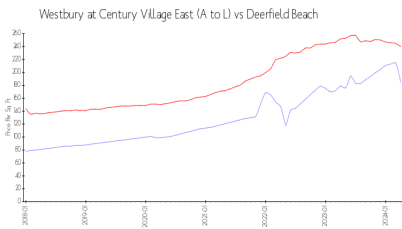

Westbury at Century Village East (A to L)

1-4100 Westbury, Deerfield Beach, FL, Broward 33442

Building Information

Number of units:	388
Number of active listings for rent:	1
Number of active listings for sale:	11
Building inventory for sale:	2%
Number of sales over the last 12 months:	18
Number of sales over the last 6 months:	8
Number of sales over the last 3 months:	6

Built in 1977 - 388 units - 4 floors

Market Information

Westbury at Century Village East (A to L):	\$185/sq. ft.	Deerfield Beach:	\$240/sq. ft.
Deerfield Beach:	\$240/sq. ft.	Broward:	\$351/sq. ft.

Inventory for Sale

Westbury at Century Village East (A to L)	2%
Deerfield Beach	3%
Broward	4%

Avg. Time to Close Over Last 12 Months

Westbury at Century Village East (A to L)	61 days
Deerfield Beach	60 days
Broward	67 days