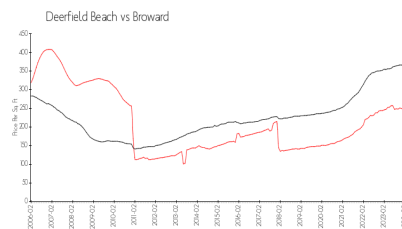

Westbury at Century Village East (A to L)

1-4100 Westbury, Deerfield Beach, FL, Broward 33442

Building Information

Number of units:	388
Number of active listings for rent:	1
Number of active listings for sale:	11
Building inventory for sale:	2%
Number of sales over the last 12 months:	18
Number of sales over the last 6 months:	8
Number of sales over the last 3 months:	6

Built in 1977 - 388 units - 4 floors

Market Information

Westbury at Century Village East (A to L):	\$185/sq. ft.	Deerfield Beach:	\$240/sq. ft.
Deerfield Beach:	\$240/sq. ft.	Broward:	\$351/sq. ft.

Inventory for Sale