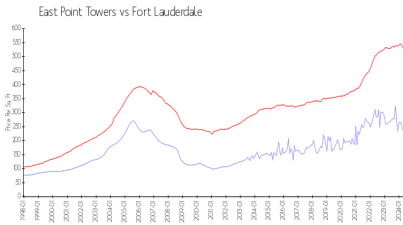

East Point Towers

1160 N Federal Hwy, Fort Lauderdale, FL, Broward 33304

Building Information

Number of units:	274
Number of active listings for rent:	2
Number of active listings for sale:	30
Building inventory for sale:	10%
Number of sales over the last 12 months:	21
Number of sales over the last 6 months:	10
Number of sales over the last 3 months:	5

East Point Towers Condominium Inc
 1170 N Federal Highway
 Fort Lauderdale, FL 33304-1441
 (954) 764-0334

Built in 1974 - 274 units - 12 floors

Market Information

East Point Towers: \$238/sq. ft.
 Fort Lauderdale: \$533/sq. ft.