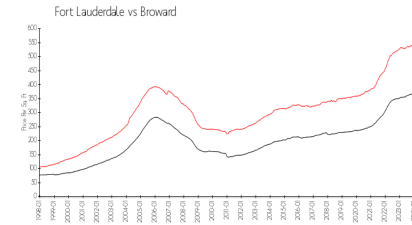

Market Information

East Point Towers: $238/sq. ft.
Fort Lauderdale: $533/sq. ft.

Fort Lauderdale: $533/sq. ft.
Broward: $351/sq. ft.

Inventory for Sale

East Point Towers	10%
Fort Lauderdale	4%
Broward	4%

Avg. Time to Close Over Last 12 Months

East Point Towers	68 days
Fort Lauderdale	76 days
Broward	67 days