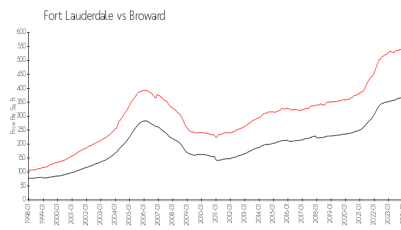

Esplanade on the River

401 SW 4 Ave, Fort Lauderdale, FL, Broward 33315

Building Information

Number of units: 139
 Number of active listings for rent: 0
 Number of active listings for sale: 4
 Building inventory for sale: 2%
 Number of sales over the last 12 months: 5
 Number of sales over the last 6 months: 0
 Number of sales over the last 3 months: 0

Built in 2004 - 139 units - 16 floors

Esplanade on the River Condo association
 (954) 763-9703

Market Information

Esplanade on the River: \$469/sq. ft.
 Fort Lauderdale: \$533/sq. ft.

Fort Lauderdale: \$533/sq. ft.
 Broward: \$351/sq. ft.