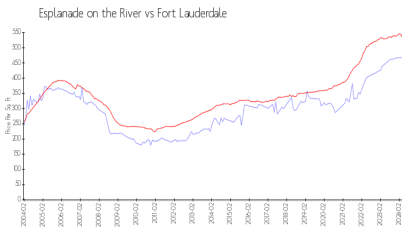

Esplanade on the River

401 SW 4 Ave, Fort Lauderdale, FL, Broward 33315

Building Information

Number of units: 139
 Number of active listings for rent: 0
 Number of active listings for sale: 4
 Building inventory for sale: 2%
 Number of sales over the last 12 months: 5
 Number of sales over the last 6 months: 0
 Number of sales over the last 3 months: 0

Built in 2004 - 139 units - 16 floors

Esplanade on the River Condo association
 (954) 763-9703

Market Information

Esplanade on the River: \$469/sq. ft.
 Fort Lauderdale: \$533/sq. ft.

Fort Lauderdale: \$533/sq. ft.
 Broward: \$351/sq. ft.