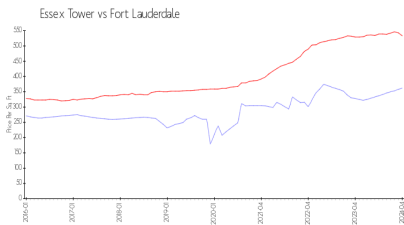

Essex Tower

340 Sunset Dr, Fort Lauderdale, FL, Broward 33301

Building Information

Number of units:	170
Number of active listings for rent:	0
Number of active listings for sale:	8
Building inventory for sale:	4%
Number of sales over the last 12 months:	6
Number of sales over the last 6 months:	3
Number of sales over the last 3 months:	3

Essex Tower Condominium Association
340 Sunset Dr Apt 610
Fort Lauderdale, FL 33301
Phone number (954) 467-3311

Built in 1978 - 170 units - 18 floors

Market Information

Essex Tower: \$362/sq. ft.
Fort Lauderdale: \$533/sq. ft.