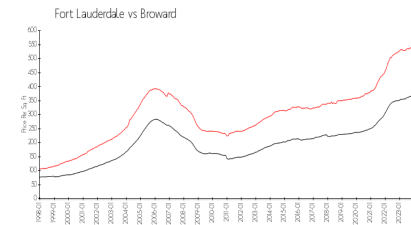

Market Information

Essex Tower: $362/sq. ft.
Fort Lauderdale: $533/sq. ft.

Fort Lauderdale: $533/sq. ft.
Broward: $351/sq. ft.

Inventory for Sale

Essex Tower	4%
Fort Lauderdale	4%
Broward	4%

Avg. Time to Close Over Last 12 Months

Essex Tower	84 days
Fort Lauderdale	76 days
Broward	67 days