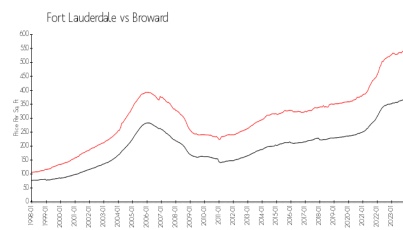

Harbourage Place Condominium
(954)779-1081

Built in 1999 - 44 units - 22 floors

Market Information

Harbourage Place: \$709/sq. ft.
Fort Lauderdale: \$533/sq. ft.

Fort Lauderdale: \$533/sq. ft.
Broward: \$351/sq. ft.

Inventory for Sale

Harbourage Place	4%
Fort Lauderdale	4%
Broward	4%

Avg. Time to Close Over Last 12 Months

Harbourage Place	161 days
Fort Lauderdale	76 days
Broward	67 days