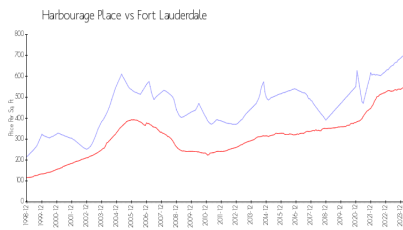

Harbourage Place

3055 Harbor Dr, Fort Lauderdale, FL, Broward 33316

Building Information

Number of units:	44
Number of active listings for rent:	0
Number of active listings for sale:	2
Building inventory for sale:	4%
Number of sales over the last 12 months:	2
Number of sales over the last 6 months:	0
Number of sales over the last 3 months:	0

Harbourage Place Condominium
(954)779-1081

Built in 1999 - 44 units - 22 floors

Market Information

Harbourage Place: \$709/sq. ft.
Fort Lauderdale: \$533/sq. ft.

Fort Lauderdale: \$533/sq. ft.
Broward: \$351/sq. ft.