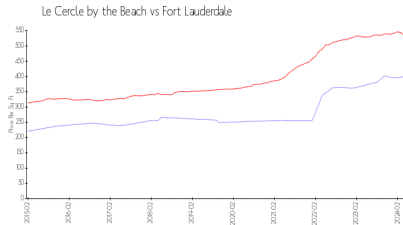

Le Cercle by the Beach

3250 NE 28 St, Fort Lauderdale, FL, Broward 33308

Building Information

Number of units:	91
Number of active listings for rent:	0
Number of active listings for sale:	2
Building inventory for sale:	2%
Number of sales over the last 12 months:	5
Number of sales over the last 6 months:	3
Number of sales over the last 3 months:	3

Le Cercle By The Beach
 Address 3250 NE 28th St
 Fort Lauderdale, Florida 33308
 Phone +1 954-564-9855

Built in 2005 - 91 units - 8 floors

Market Information

Le Cercle by the Beach: \$401/sq. ft.
 Fort Lauderdale: \$533/sq. ft.