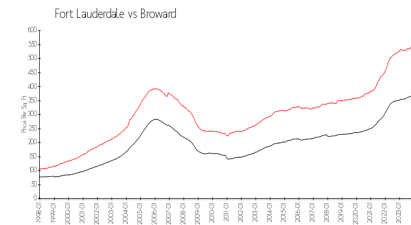

Le Cercle by the Beach

3250 NE 28 St, Fort Lauderdale, FL, Broward 33308

Building Information

Number of units:	91
Number of active listings for rent:	0
Number of active listings for sale:	2
Building inventory for sale:	2%
Number of sales over the last 12 months:	5
Number of sales over the last 6 months:	3
Number of sales over the last 3 months:	3

Le Cercle By The Beach
 Address 3250 NE 28th St
 Fort Lauderdale, Florida 33308
 Phone +1 954-564-9855

Built in 2005 - 91 units - 8 floors

Market Information

Le Cercle by the Beach: \$401/sq. ft.
 Fort Lauderdale: \$533/sq. ft.