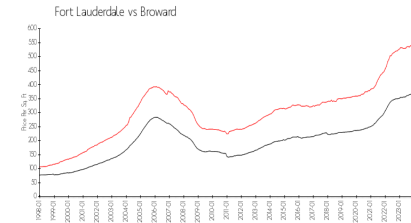

Leisure Beach

200 S Birch Rd, Fort Lauderdale, FL, Broward 33316

Building Information

Number of units: 162
 Number of active listings for rent: 3
 Number of active listings for sale: 7
 Building inventory for sale: 4%
 Number of sales over the last 12 months: 5
 Number of sales over the last 6 months: 1
 Number of sales over the last 3 months: 1

Leisure Beach Condominium
 200 S Birch Rd
 Fort Lauderdale, FL 33316
 (954) 523-2195

Built in 1968 - 162 units - 12 floors

Market Information

Leisure Beach: \$570/sq. ft.
 Fort Lauderdale: \$533/sq. ft.

Fort Lauderdale: \$533/sq. ft.
 Broward: \$351/sq. ft.