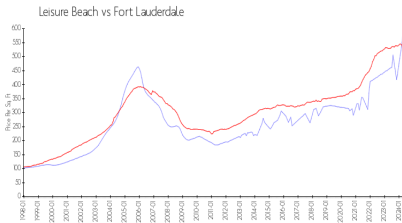

Leisure Beach

200 S Birch Rd, Fort Lauderdale, FL, Broward 33316

Building Information

Number of units: 162
 Number of active listings for rent: 3
 Number of active listings for sale: 7
 Building inventory for sale: 4%
 Number of sales over the last 12 months: 5
 Number of sales over the last 6 months: 1
 Number of sales over the last 3 months: 1

Leisure Beach Condominium
 200 S Birch Rd
 Fort Lauderdale, FL 33316
 (954) 523-2195

Built in 1968 - 162 units - 12 floors

Market Information

Leisure Beach: \$570/sq. ft.
 Fort Lauderdale: \$533/sq. ft.

Fort Lauderdale: \$533/sq. ft.
 Broward: \$351/sq. ft.