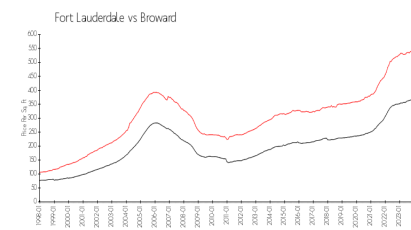

Market Information

Regency Tower: $388/sq. ft.
Fort Lauderdale: $533/sq. ft.

Fort Lauderdale: $533/sq. ft.
Broward: $351/sq. ft.

Inventory for Sale

Regency Tower 4%
Fort Lauderdale 4%
Broward 4%

Avg. Time to Close Over Last 12 Months

Regency Tower 89 days
Fort Lauderdale 76 days
Broward 67 days