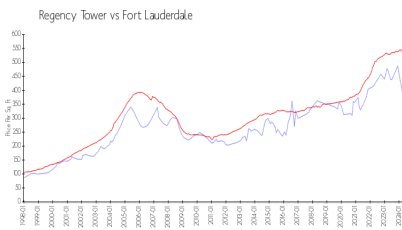

Market Information

Regency Tower: $388/sq. ft.
Fort Lauderdale: $533/sq. ft.

Fort Lauderdale: $533/sq. ft.
Broward: $351/sq. ft.

Inventory for Sale

Regency Tower 4%
Fort Lauderdale 4%
Broward 4%

Avg. Time to Close Over Last 12 Months

Regency Tower 89 days
Fort Lauderdale 76 days
Broward 67 days