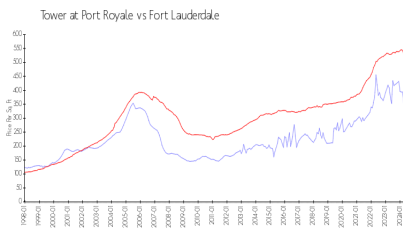

Market Information

Tower at Port Royale: $356/sq. ft.
Fort Lauderdale: $533/sq. ft.