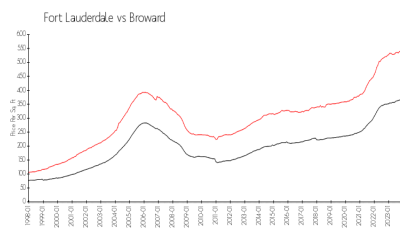

## Market Information

Tower at Port Royale: \$356/sq. ft.  
Fort Lauderdale: \$533/sq. ft.

Fort Lauderdale: \$533/sq. ft.  
Broward: \$351/sq. ft.