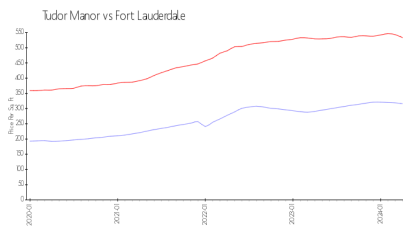

Tudor Manor

1125 NE 16 PL, Fort Lauderdale, FL, Broward 33305

Building Information

Number of units: 26
Number of active listings for rent: 0
Number of active listings for sale: 0
Building inventory for sale:
Number of sales over the last 12 months: 0%
Number of sales over the last 6 months: 1
Number of sales over the last 3 months: 0

Tudor Manor Condominium Association Inc
1125 NE 16th Pl
Fort Lauderdale, FL 33305-3118

Built in 2005 - 26 units - 2 floors

Market Information

Tudor Manor: \$316/sq. ft.
Fort Lauderdale: \$533/sq. ft.

Fort Lauderdale: \$533/sq. ft.
Broward: \$351/sq. ft.