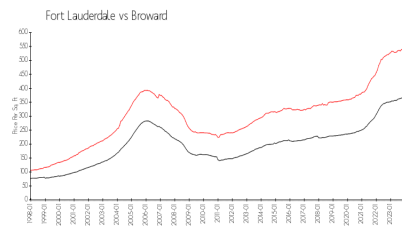

Tudor Manor

1125 NE 16 PL, Fort Lauderdale, FL, Broward 33305

Building Information

Number of units: 26
Number of active listings for rent: 0
Number of active listings for sale: 0
Building inventory for sale:
Number of sales over the last 12 months: 0%
Number of sales over the last 6 months: 1
Number of sales over the last 3 months: 0

Tudor Manor Condominium Association Inc
1125 NE 16th Pl
Fort Lauderdale, FL 33305-3118

Built in 2005 - 26 units - 2 floors

Market Information

Tudor Manor: \$316/sq. ft.
Fort Lauderdale: \$533/sq. ft.

Fort Lauderdale: \$533/sq. ft.
Broward: \$351/sq. ft.