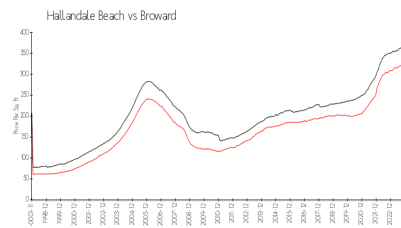

## Market Information

Clifton: \$297/sq. ft.  
 Hallandale Beach: \$325/sq. ft.

Hallandale Beach: \$325/sq. ft.  
 Broward: \$351/sq. ft.