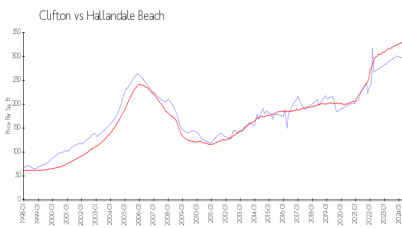

## Market Information

Clifton: \$297/sq. ft.  
 Hallandale Beach: \$325/sq. ft.

Hallandale Beach: \$325/sq. ft.  
 Broward: \$351/sq. ft.