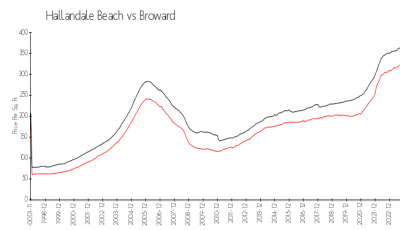

Duo Masters Association
 (954) 458-5878

Built in 2007 - 199 units - 25 floors

Market Information

Duo Condo East: \$347/sq. ft.
 Hallandale Beach: \$325/sq. ft.

Hallandale Beach: \$325/sq. ft.
 Broward: \$351/sq. ft.

Inventory for Sale

Duo Condo East 3%
 Hallandale Beach 4%
 Broward 4%

Avg. Time to Close Over Last 12 Months

Duo Condo East 76 days
 Hallandale Beach 76 days
 Broward 67 days