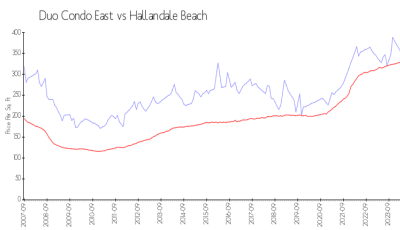

Market Information

Duo Condo East: $347/sq. ft.
Hallandale Beach: $325/sq. ft.