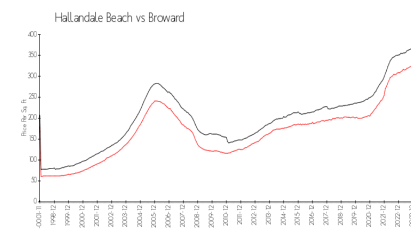

## Market Information

Hemispheres Bay North: \$348/sq. ft.  
 Hallandale Beach: \$325/sq. ft.

Hallandale Beach: \$325/sq. ft.  
 Broward: \$351/sq. ft.