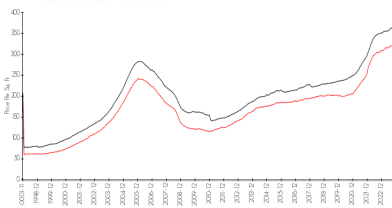

Hemispheres Condominium Association
(954) 458-7144

Built in 1972 - 331 units - 23 floors

Market Information

Hemispheres Ocean North vs Hallandale Beach

Hallandale Beach vs Broward

Hemispheres Ocean North: \$421/sq. ft.
Hallandale Beach: \$325/sq. ft.

Hallandale Beach: \$325/sq. ft.
Broward: \$351/sq. ft.

Inventory for Sale

Hemispheres Ocean North	3%
Hallandale Beach	4%
Broward	4%

Avg. Time to Close Over Last 12 Months

Hemispheres Ocean North	99 days
Hallandale Beach	76 days
Broward	67 days