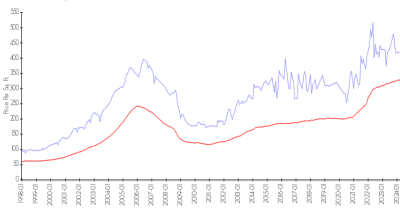

Hemispheres Ocean North

1950 S Ocean Dr, Hallandale Beach, FL, Broward 33009

Building Information

Number of units:	331
Number of active listings for rent:	6
Number of active listings for sale:	10
Building inventory for sale:	3%
Number of sales over the last 12 months:	13
Number of sales over the last 6 months:	4
Number of sales over the last 3 months:	2

Hemispheres Condominium Association
(954) 458-7144

Built in 1972 - 331 units - 23 floors

Market Information

Hemispheres Ocean North vs Hallandale Beach

Hallandale Beach vs Broward

Hemispheres Ocean North: \$421/sq. ft.
Hallandale Beach: \$325/sq. ft.