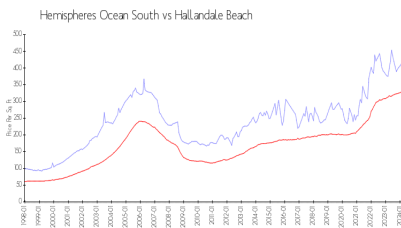

Hemispheres Ocean South

1980 S Ocean Dr, Hallandale Beach, FL, Broward 33009

Building Information

Number of units:	327
Number of active listings for rent:	15
Number of active listings for sale:	12
Building inventory for sale:	3%
Number of sales over the last 12 months:	12
Number of sales over the last 6 months:	5
Number of sales over the last 3 months:	2

The hemisphere Condominium Association
(954) 454-1876

Built in 1972 - 327 units - 23 floors

Market Information

Hemispheres Ocean South: \$422/sq. ft.
Hallandale Beach: \$325/sq. ft.

Hallandale Beach: \$325/sq. ft.
Broward: \$351/sq. ft.