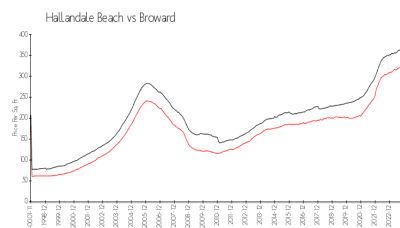

Hemispheres Ocean South

1980 S Ocean Dr, Hallandale Beach, FL, Broward 33009

Building Information

Number of units:	327
Number of active listings for rent:	15
Number of active listings for sale:	12
Building inventory for sale:	3%
Number of sales over the last 12 months:	12
Number of sales over the last 6 months:	5
Number of sales over the last 3 months:	2

The hemisphere Condominium Association
(954) 454-1876

Built in 1972 - 327 units - 23 floors

Market Information

Hemispheres Ocean South: \$422/sq. ft.
Hallandale Beach: \$325/sq. ft.

Hallandale Beach: \$325/sq. ft.
Broward: \$351/sq. ft.