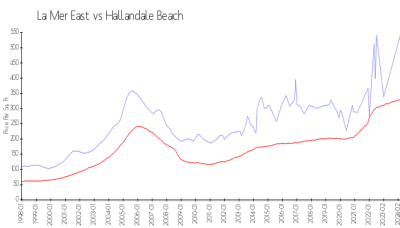

## Market Information

La Mer East: \$545/sq. ft.  
 Hallandale Beach: \$325/sq. ft.

Hallandale Beach: \$325/sq. ft.  
 Broward: \$351/sq. ft.