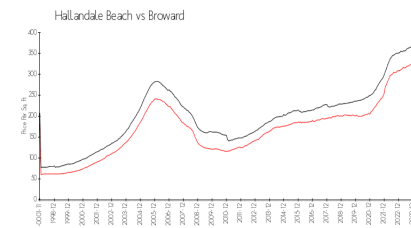

## Market Information

La Mer East: \$545/sq. ft.  
 Hallandale Beach: \$325/sq. ft.

Hallandale Beach: \$325/sq. ft.  
 Broward: \$351/sq. ft.