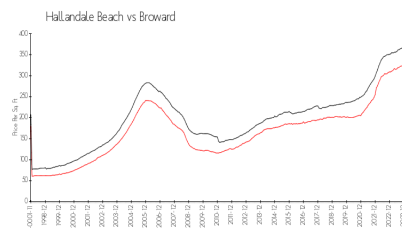

## Market Information

Olympus A: \$239/sq. ft.  
Hallandale Beach: \$325/sq. ft.

Hallandale Beach: \$325/sq. ft.  
Broward: \$351/sq. ft.