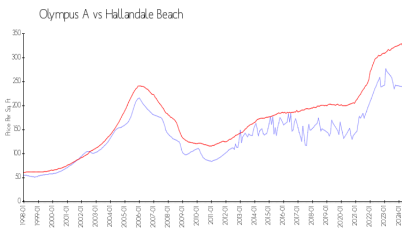

## Market Information

Olympus A: \$239/sq. ft.  
Hallandale Beach: \$325/sq. ft.

Hallandale Beach: \$325/sq. ft.  
Broward: \$351/sq. ft.