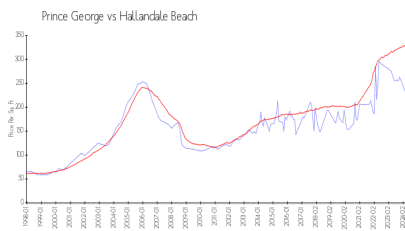

Prince George Condominium
Association Inc
(954) 454-5554

Built in 1975 - 249 units - 20 floors

Market Information

Prince George: \$231/sq. ft.
Hallandale Beach: \$325/sq. ft.

Hallandale Beach: \$325/sq. ft.
Broward: \$351/sq. ft.