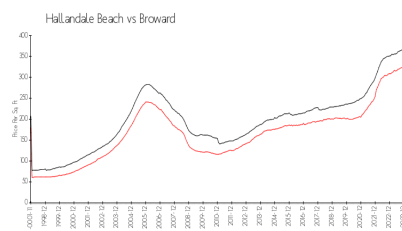

Prince George Condominium
Association Inc
(954) 454-5554

Built in 1975 - 249 units - 20 floors

Market Information

Prince George: \$231/sq. ft.
Hallandale Beach: \$325/sq. ft.

Hallandale Beach: \$325/sq. ft.
Broward: \$351/sq. ft.