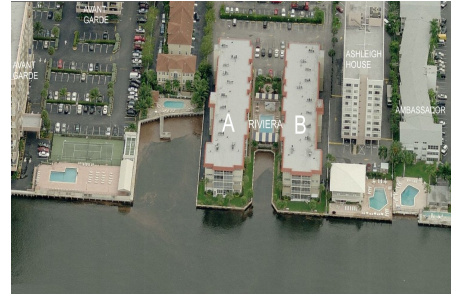

Riviera A

2081 S Ocean Dr, Hallandale Beach, FL, Broward 33009

Building Information

Number of units: 39
Number of active listings for rent: 0
Number of active listings for sale: 0
Building inventory for sale:
Number of sales over the last 12 months: 0%%
Number of sales over the last 6 months: 2
Number of sales over the last 3 months: 1

Riviera Apartments Inc
2081 S Ocean Dr, Hallandale Beach,
FL 33009
(954) 457-5197

Built in 1963 - 39 units - 4 floors

Market Information

Riviera A: \$306/sq. ft.
Hallandale Beach: \$325/sq. ft.

Hallandale Beach: \$325/sq. ft.
Broward: \$351/sq. ft.