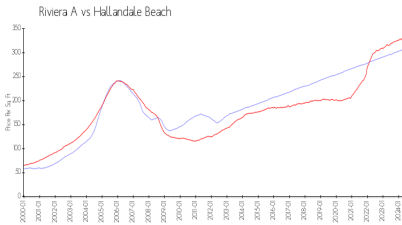

Riviera A

2081 S Ocean Dr, Hallandale Beach, FL, Broward 33009

Building Information

Number of units: 39
Number of active listings for rent: 0
Number of active listings for sale: 0
Building inventory for sale:
Number of sales over the last 12 months: 0%%
Number of sales over the last 6 months: 2
Number of sales over the last 3 months: 1

Riviera Apartments Inc
2081 S Ocean Dr, Hallandale Beach,
FL 33009
(954) 457-5197

Built in 1963 - 39 units - 4 floors

Market Information

Riviera A: \$306/sq. ft.
Hallandale Beach: \$325/sq. ft.

Hallandale Beach: \$325/sq. ft.
Broward: \$351/sq. ft.