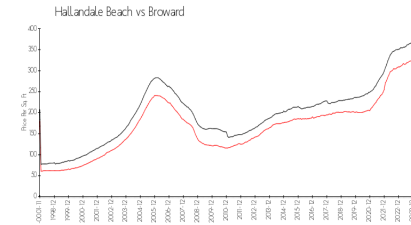

Market Information

Riviera A: $306/sq. ft.
Hallandale Beach: $325/sq. ft.

Hallandale Beach: $325/sq. ft.
Broward: $351/sq. ft.

Inventory for Sale

Riviera A
Hallandale Beach
0%%

Broward

Avg. Time to Close Over Last 12 Months

Riviera A 83 days
Hallandale Beach 76 days
Broward 67 days