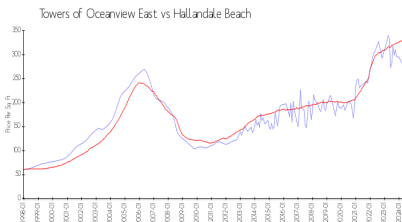

Towers of Oceanview East

400 Leslie Dr, Hallandale Beach, FL, Broward 33009

Building Information

Number of units: 296
 Number of active listings for rent: 1
 Number of active listings for sale: 8
 Building inventory for sale: 2%
 Number of sales over the last 12 months: 13
 Number of sales over the last 6 months: 4
 Number of sales over the last 3 months: 1

Towers Of Oceanview Point Condominium Assoc Inc
 400 Leslie Drive
 Hallandale Beach, FL33009-2914
 (954) 458-0411

Built in 1982 - 296 units - 11 floors

Market Information

Towers of Oceanview East: \$280/sq. ft.
 Hallandale Beach: \$325/sq. ft.