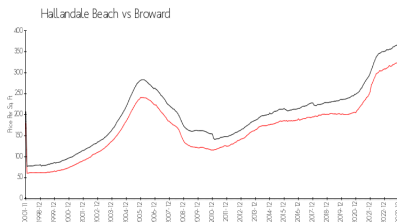

Towers of Oceanview East

400 Leslie Dr, Hallandale Beach, FL, Broward 33009

Building Information

Number of units: 296
 Number of active listings for rent: 1
 Number of active listings for sale: 8
 Building inventory for sale: 2%
 Number of sales over the last 12 months: 13
 Number of sales over the last 6 months: 4
 Number of sales over the last 3 months: 1

Towers Of Oceanview Point Condominium Assoc Inc
 400 Leslie Drive
 Hallandale Beach, FL33009-2914
 (954) 458-0411

Built in 1982 - 296 units - 11 floors

Market Information

Towers of Oceanview East: \$280/sq. ft.
 Hallandale Beach: \$325/sq. ft.