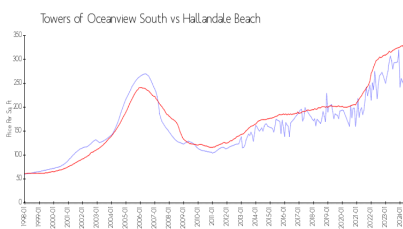

## Market Information

Towers of Oceanview South: \$248/sq. ft.  
 Hallandale Beach: \$325/sq. ft.

Hallandale Beach: \$325/sq. ft.  
 Broward: \$351/sq. ft.