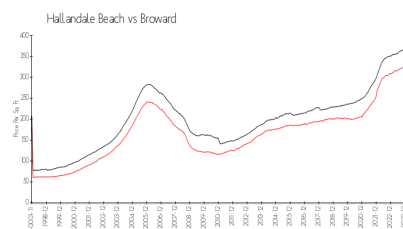

## Market Information

Towers of Oceanview South: \$248/sq. ft.  
 Hallandale Beach: \$325/sq. ft.

Hallandale Beach: \$325/sq. ft.  
 Broward: \$351/sq. ft.