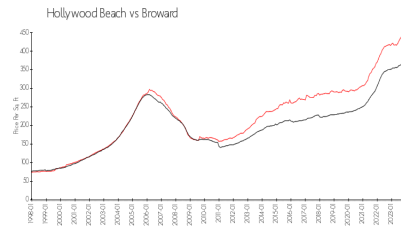

## Market Information

Cambridge Towers: \$305/sq. ft.  
 Hollywood Beach: \$426/sq. ft.

Hollywood Beach: \$426/sq. ft.  
 Broward: \$351/sq. ft.