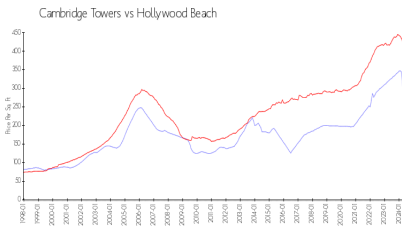

## Market Information

Cambridge Towers: \$305/sq. ft.  
 Hollywood Beach: \$426/sq. ft.

Hollywood Beach: \$426/sq. ft.  
 Broward: \$351/sq. ft.