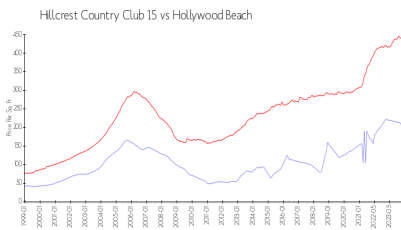

Market Information

Hillcrest Country Club 15: $186/sq. ft.
Hollywood Beach: $426/sq. ft.

Hollywood Beach: $426/sq. ft.
Broward: $351/sq. ft.

Inventory for Sale

Hillcrest Country Club 15	9%
Hollywood Beach	5%
Broward	4%

Avg. Time to Close Over Last 12 Months

Hillcrest Country Club 15	19 days
Hollywood Beach	86 days
Broward	67 days