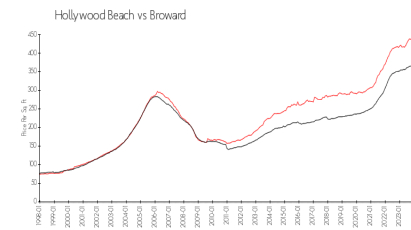

Market Information

Hillcrest Country Club 15: $186/sq. ft.
Hollywood Beach: $426/sq. ft.

Hollywood Beach: $426/sq. ft.
Broward: $351/sq. ft.

Inventory for Sale

Hillcrest Country Club 15	9%
Hollywood Beach	5%
Broward	4%

Avg. Time to Close Over Last 12 Months

Hillcrest Country Club 15	19 days
Hollywood Beach	86 days
Broward	67 days