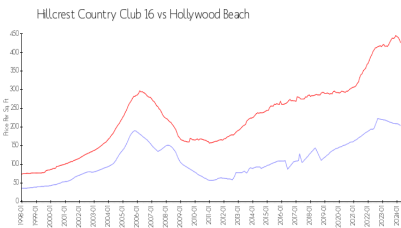

## Market Information

Hillcrest Country Club 16: \$204/sq. ft.  
 Hollywood Beach: \$426/sq. ft.

Hollywood Beach: \$426/sq. ft.  
 Broward: \$351/sq. ft.