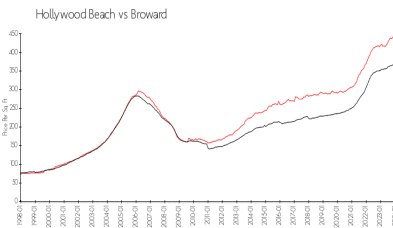

## Market Information

Hillcrest Country Club 16: \$204/sq. ft.  
 Hollywood Beach: \$426/sq. ft.

Hollywood Beach: \$426/sq. ft.  
 Broward: \$351/sq. ft.