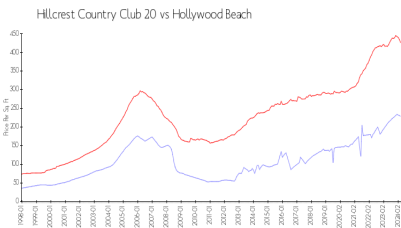

Market Information

Hillcrest Country Club 20: $228/sq. ft.
Hollywood Beach: $426/sq. ft.

Hollywood Beach: $426/sq. ft.
Broward: $351/sq. ft.

Inventory for Sale

Hillcrest Country Club 20
Hollywood Beach
0%%

Broward

Avg. Time to Close Over Last 12 Months

Hillcrest Country Club 20: 32 days
Hollywood Beach: 86 days
Broward: 67 days