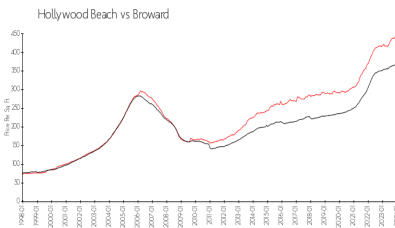

Market Information

Hillcrest Country Club 20: $228/sq. ft.
Hollywood Beach: $426/sq. ft.

Hollywood Beach: $426/sq. ft.
Broward: $351/sq. ft.

Inventory for Sale

Hillcrest Country Club 20
Hollywood Beach
0%%

Broward

Avg. Time to Close Over Last 12 Months

Hillcrest Country Club 20: 32 days
Hollywood Beach: 86 days
Broward: 67 days