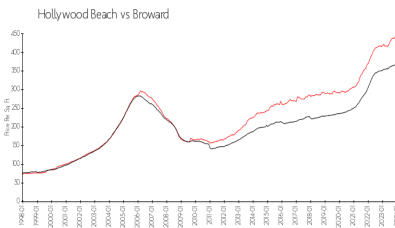

Market Information

Hillcrest Country Club 24: $201/sq. ft.
Hollywood Beach: $426/sq. ft.

Hollywood Beach: $426/sq. ft.
Broward: $351/sq. ft.

Inventory for Sale

Hillcrest Country Club 24: 2%
Hollywood Beach: 5%
Broward: 4%

Avg. Time to Close Over Last 12 Months

Hillcrest Country Club 24: 65 days
Hollywood Beach: 86 days
Broward: 67 days