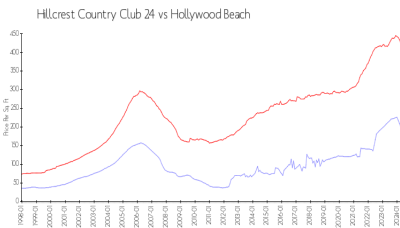

Market Information

Hillcrest Country Club 24: $201/sq. ft.
Hollywood Beach: $426/sq. ft.

Hollywood Beach: $426/sq. ft.
Broward: $351/sq. ft.

Inventory for Sale

Hillcrest Country Club 24: 2%
Hollywood Beach: 5%
Broward: 4%

Avg. Time to Close Over Last 12 Months

Hillcrest Country Club 24: 65 days
Hollywood Beach: 86 days
Broward: 67 days