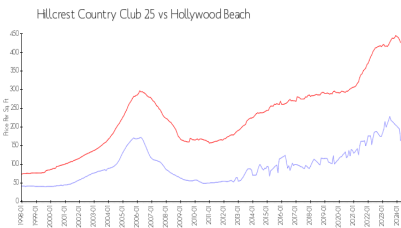

Market Information

Hillcrest Country Club 25: $163/sq. ft.
Hollywood Beach: $426/sq. ft.

Hollywood Beach: $426/sq. ft.
Broward: $351/sq. ft.

Inventory for Sale

Hillcrest Country Club 25	2%
Hollywood Beach	5%
Broward	4%

Avg. Time to Close Over Last 12 Months

Hillcrest Country Club 25	20 days
Hollywood Beach	86 days
Broward	67 days