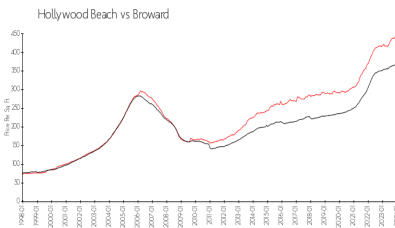

Market Information

Hillcrest Country Club 25: $163/sq. ft.
Hollywood Beach: $426/sq. ft.

Hollywood Beach: $426/sq. ft.
Broward: $351/sq. ft.

Inventory for Sale

Hillcrest Country Club 25	2%
Hollywood Beach	5%
Broward	4%

Avg. Time to Close Over Last 12 Months

Hillcrest Country Club 25	20 days
Hollywood Beach	86 days
Broward	67 days