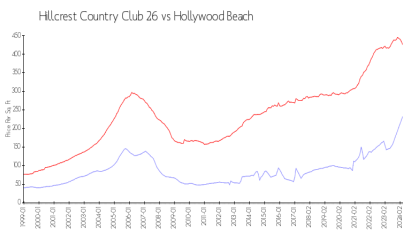

Hillcrest Country Club 26

4001 Hillcrest Dr, Hollywood Beach, FL, Broward 33021

Building Information

Number of units: 163
 Number of active listings for rent: 0
 Number of active listings for sale: 1
 Building inventory for sale: 0%
 Number of sales over the last 12 months: 6
 Number of sales over the last 6 months: 3
 Number of sales over the last 3 months: 3

Hillcrest East Number 26 Inc
 4001 Hillcrest Drive Hollywood, FL33021
 (954) 961-0760

Built in 1980 - 163 units - 12 floors

Market Information

Hillcrest Country Club 26: \$232/sq. ft.
 Hollywood Beach: \$426/sq. ft.