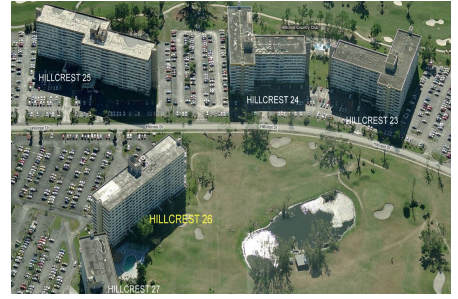

Hillcrest Country Club 26

4001 Hillcrest Dr, Hollywood Beach, FL, Broward 33021

Building Information

Number of units: 163
 Number of active listings for rent: 0
 Number of active listings for sale: 1
 Building inventory for sale: 0%
 Number of sales over the last 12 months: 6
 Number of sales over the last 6 months: 3
 Number of sales over the last 3 months: 3

Hillcrest East Number 26 Inc
 4001 Hillcrest Drive Hollywood, FL33021
 (954) 961-0760

Built in 1980 - 163 units - 12 floors

Market Information

Hillcrest Country Club 26: \$232/sq. ft.
 Hollywood Beach: \$426/sq. ft.