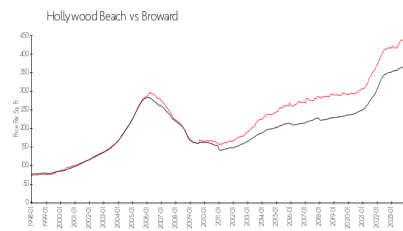

Market Information

Hillcrest Country Club 26: $232/sq. ft.
Hollywood Beach: $426/sq. ft.

Hollywood Beach: $426/sq. ft.
Broward: $351/sq. ft.

Inventory for Sale

Hillcrest Country Club 26: 0%
Hollywood Beach: 5%
Broward: 4%

Avg. Time to Close Over Last 12 Months

Hillcrest Country Club 26: 46 days
Hollywood Beach: 86 days
Broward: 67 days