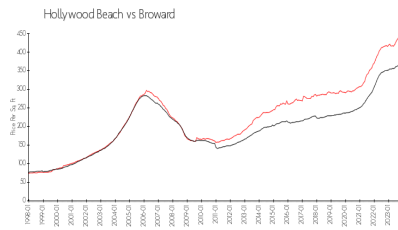

Hollywood Beach: \$426/sq. ft.
 Broward: \$351/sq. ft.

Inventory for Sale

Hollywood Parc (1-12)	2%
Hollywood Beach	5%
Broward	4%

Avg. Time to Close Over Last 12 Months

Hollywood Parc (1-12)	35 days
Hollywood Beach	86 days
Broward	67 days