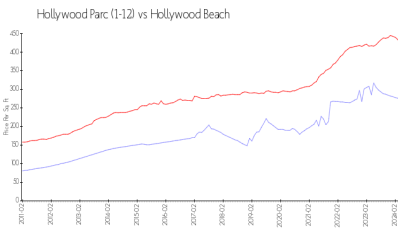

Market Information

Hollywood Parc (1-12): $275/sq. ft.
Hollywood Beach: $426/sq. ft.