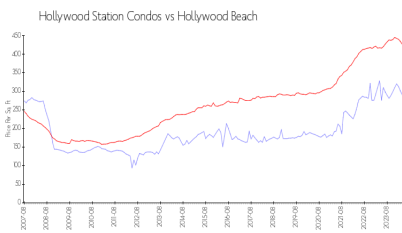

Market Information

Hollywood Station Condos: $290/sq. ft.
Hollywood Beach: $426/sq. ft.

Hollywood Beach: $426/sq. ft.
Broward: $351/sq. ft.

Inventory for Sale

Hollywood Station Condos	5%
Hollywood Beach	5%
Broward	4%

Avg. Time to Close Over Last 12 Months

Hollywood Station Condos	56 days
Hollywood Beach	86 days
Broward	67 days