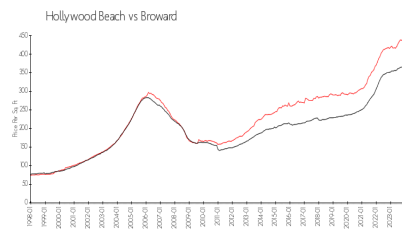

Market Information

Hollywood Station Condos: $290/sq. ft.
Hollywood Beach: $426/sq. ft.

Hollywood Beach: $426/sq. ft.
Broward: $351/sq. ft.

Inventory for Sale

Hollywood Station Condos	5%
Hollywood Beach	5%
Broward	4%

Avg. Time to Close Over Last 12 Months

Hollywood Station Condos	56 days
Hollywood Beach	86 days
Broward	67 days