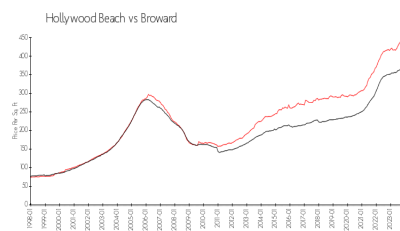

Market Information

Hyde Beach Resort & Residences: $791/sq. ft.
Hollywood Beach: $426/sq. ft.

Hollywood Beach: $426/sq. ft.
Broward: $351/sq. ft.

Inventory for Sale

Hyde Beach Resort & Residences	19%
Hollywood Beach	5%
Broward	4%

Avg. Time to Close Over Last 12 Months

Hyde Beach Resort & Residences	193 days
Hollywood Beach	86 days
Broward	67 days