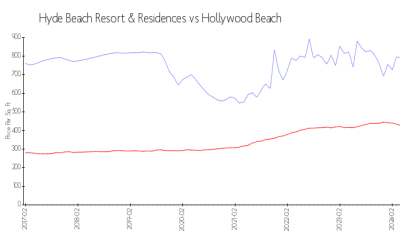

Market Information

Hyde Beach Resort & Residences: $791/sq. ft.
Hollywood Beach: $426/sq. ft.

Hollywood Beach: $426/sq. ft.
Broward: $351/sq. ft.

Inventory for Sale

Hyde Beach Resort & Residences	19%
Hollywood Beach	5%
Broward	4%

Avg. Time to Close Over Last 12 Months

Hyde Beach Resort & Residences	193 days
Hollywood Beach	86 days
Broward	67 days