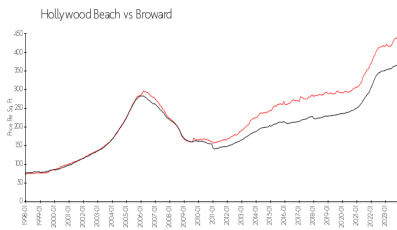

Market Information

Pinehurst Club (410 to 470): $308/sq. ft.
Hollywood Beach: $426/sq. ft.

Hollywood Beach: $426/sq. ft.
Broward: $351/sq. ft.

Inventory for Sale

Pinehurst Club (410 to 470)	3%
Hollywood Beach	5%
Broward	4%

Avg. Time to Close Over Last 12 Months

Pinehurst Club (410 to 470)	31 days
Hollywood Beach	86 days
Broward	67 days