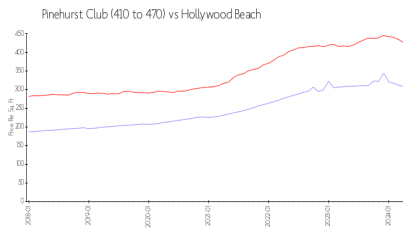

Market Information

Pinehurst Club (410 to 470): $308/sq. ft.
Hollywood Beach: $426/sq. ft.

Hollywood Beach: $426/sq. ft.
Broward: $351/sq. ft.

Inventory for Sale

Pinehurst Club (410 to 470)	3%
Hollywood Beach	5%
Broward	4%

Avg. Time to Close Over Last 12 Months

Pinehurst Club (410 to 470)	31 days
Hollywood Beach	86 days
Broward	67 days