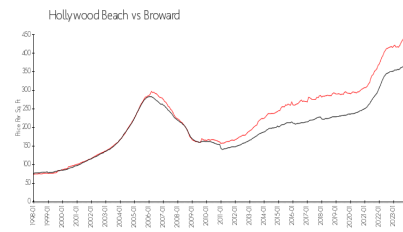

## Market Information

Regent Park B: \$308/sq. ft.  
Hollywood Beach: \$426/sq. ft.

Hollywood Beach: \$426/sq. ft.  
Broward: \$351/sq. ft.