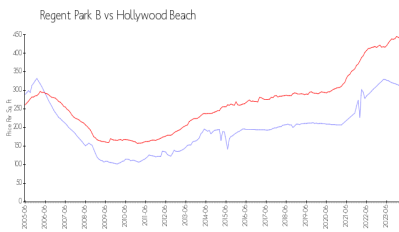

## Market Information

Regent Park B: \$308/sq. ft.  
Hollywood Beach: \$426/sq. ft.

Hollywood Beach: \$426/sq. ft.  
Broward: \$351/sq. ft.