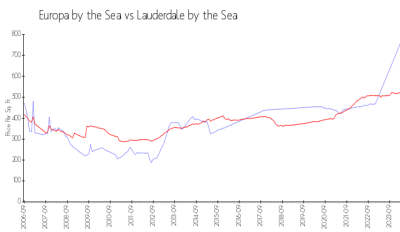

Market Information

Europa by the Sea: $780/sq. ft.
Lauderdale by the Sea: $520/sq. ft.