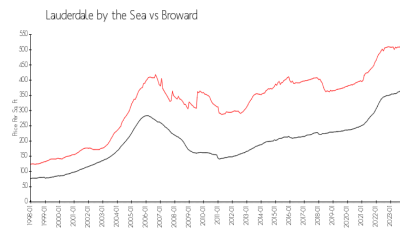

Europa by-the-sea Condominium Association, Inc.
(954) 580-1550

Built in 2006 - 50 units - 15 floors

Market Information

Europa by the Sea: \$780/sq. ft.
Lauderdale by the Sea: \$520/sq. ft.

Lauderdale by the Sea: \$520/sq. ft.
Broward: \$351/sq. ft.

Inventory for Sale

Europa by the Sea	4%
Lauderdale by the Sea	3%
Broward	4%

Avg. Time to Close Over Last 12 Months

Europa by the Sea	212 days
Lauderdale by the Sea	82 days
Broward	67 days