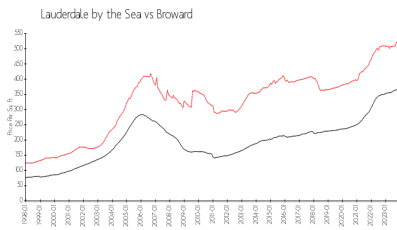

## Market Information

Gardens by the Sea South: \$367/sq. ft.  
 Lauderdale by the Sea: \$520/sq. ft.

Lauderdale by the Sea: \$520/sq. ft.  
 Broward: \$351/sq. ft.