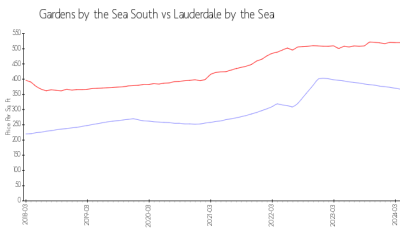

## Market Information

Gardens by the Sea South: \$367/sq. ft.  
 Lauderdale by the Sea: \$520/sq. ft.

Lauderdale by the Sea: \$520/sq. ft.  
 Broward: \$351/sq. ft.