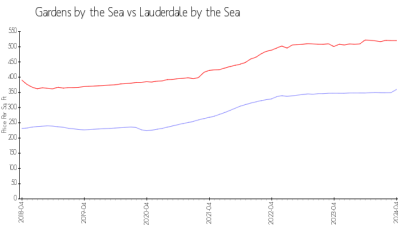

Gardens by the Sea

1501 S Ocean Blvd, Lauderdale by the Sea, FL, Broward 33062

Building Information

Number of units:	90
Number of active listings for rent:	6
Number of active listings for sale:	5
Building inventory for sale:	5%
Number of sales over the last 12 months:	7
Number of sales over the last 6 months:	4
Number of sales over the last 3 months:	2

Gardens by the Sea Condos
 Address: 1501 S Ocean Blvd,
 Pompano Beach, FL 33062
 Phone: +1 954-366-4830
<https://www.gardensbytheseacondo.com/>

Built in 1973 - 90 units - 3 floors

Market Information

Gardens by the Sea: \$360/sq. ft.
 Lauderdale by the Sea: \$520/sq. ft.