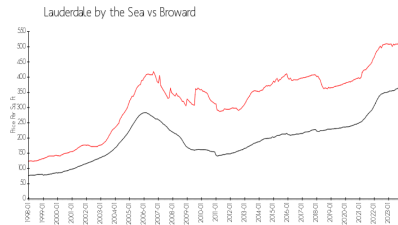

Market Information

Gardens by the Sea: $360/sq. ft.
Lauderdale by the Sea: $520/sq. ft.

Lauderdale by the Sea: $520/sq. ft.
Broward: $351/sq. ft.

Inventory for Sale

Gardens by the Sea	5%
Lauderdale by the Sea	3%
Broward	4%

Avg. Time to Close Over Last 12 Months

Gardens by the Sea	93 days
Lauderdale by the Sea	82 days
Broward	67 days