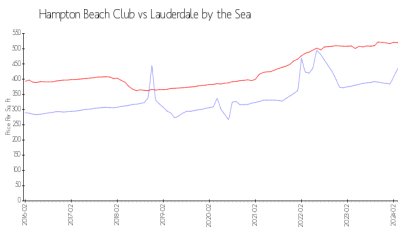

Market Information

Hampton Beach Club: $456/sq. ft.
Lauderdale by the Sea: $520/sq. ft.