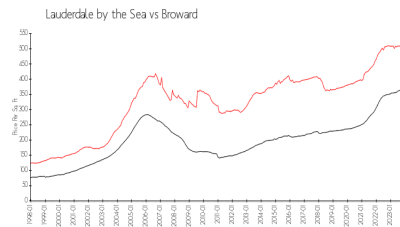

Lauderdale by the Sea: \$520/sq. ft.
 Broward: \$351/sq. ft.

Inventory for Sale

Hampton Beach Club	8%
Lauderdale by the Sea	3%
Broward	4%

Avg. Time to Close Over Last 12 Months

Hampton Beach Club	136 days
Lauderdale by the Sea	82 days
Broward	67 days