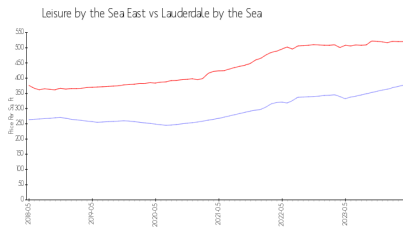

## Market Information

Leisure by the Sea East: \$377/sq. ft.  
 Lauderdale by the Sea: \$520/sq. ft.

Lauderdale by the Sea: \$520/sq. ft.  
 Broward: \$351/sq. ft.