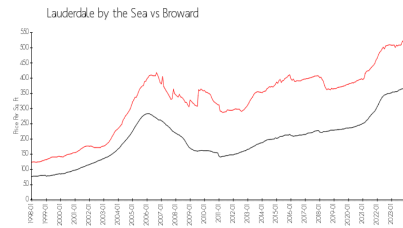

## Market Information

Leisure by the Sea East: \$377/sq. ft.  
 Lauderdale by the Sea: \$520/sq. ft.

Lauderdale by the Sea: \$520/sq. ft.  
 Broward: \$351/sq. ft.