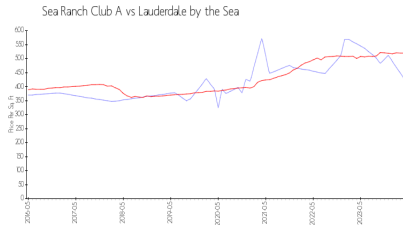

Market Information

Sea Ranch Club A: $428/sq. ft.
Lauderdale by the Sea: $520/sq. ft.