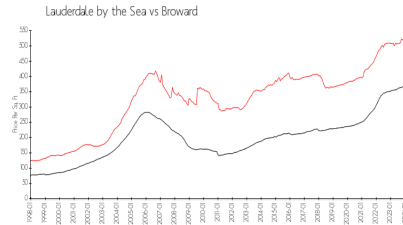

Sea Ranch Club
 Address: 5100 N Ocean Blvd,
 Lauderdale-By-The-Sea, FL 33308
 Phone: +1 954-781-8711

Built in 1976 - 271 units - 17 floors

Market Information

Sea Ranch Club A: \$428/sq. ft.
 Lauderdale by the Sea: \$520/sq. ft.