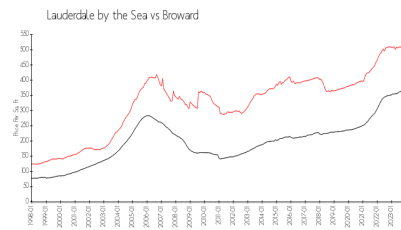

## Market Information

Villas by the Sea 2: \$556/sq. ft.  
Lauderdale by the Sea: \$520/sq. ft.

Lauderdale by the Sea: \$520/sq. ft.  
Broward: \$351/sq. ft.