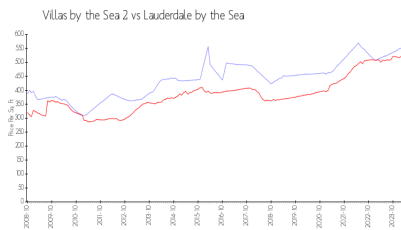

## Market Information

Villas by the Sea 2: \$556/sq. ft.  
Lauderdale by the Sea: \$520/sq. ft.

Lauderdale by the Sea: \$520/sq. ft.  
Broward: \$351/sq. ft.