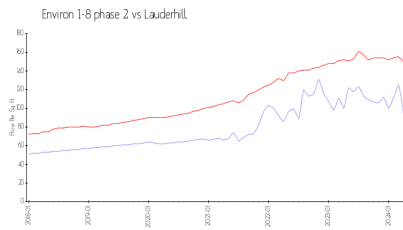

Market Information

Environ 1-8 phase 2: $93/sq. ft.
Lauderhill: $150/sq. ft.