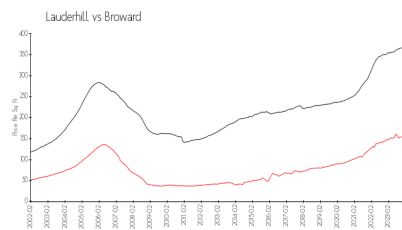

Lauderhill: \$150/sq. ft.
Broward: \$351/sq. ft.

Inventory for Sale

Environ 1-8 phase 2	4%
Lauderhill	5%
Broward	4%

Avg. Time to Close Over Last 12 Months

Environ 1-8 phase 2	117 days
Lauderhill	74 days
Broward	67 days