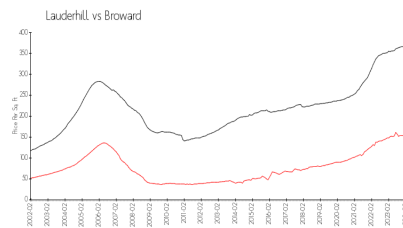

## Market Information

Environ Towers: \$137/sq. ft.  
 Lauderdale: \$150/sq. ft.

Lauderdale: \$150/sq. ft.  
 Broward: \$351/sq. ft.