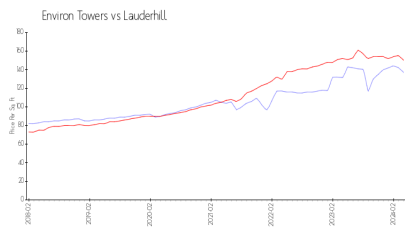

## Market Information

Environ Towers: \$137/sq. ft.  
 Lauderdale: \$150/sq. ft.

Lauderdale: \$150/sq. ft.  
 Broward: \$351/sq. ft.