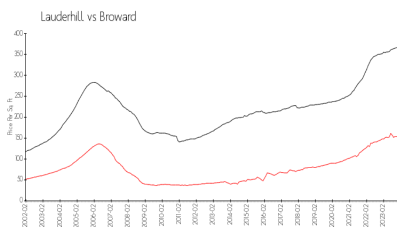

Garden Lakes of Inverrary (1 to 4): \$108/sq. ft.
 Lauderhill: \$150/sq. ft.

Lauderhill: \$150/sq. ft.
 Broward: \$351/sq. ft.

Inventory for Sale

Garden Lakes of Inverrary (1 to 4)	6%
Lauderhill	5%
Broward	4%