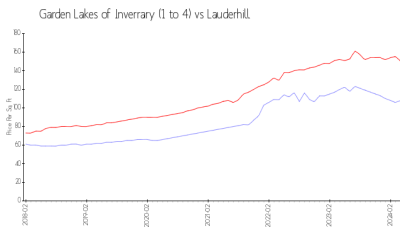

Market Information

Garden Lakes of Inverrary (1 to 4): $108/sq. ft.
Lauderhill: $150/sq. ft.

Lauderhill: $150/sq. ft.
Broward: $351/sq. ft.

Inventory for Sale

Garden Lakes of Inverrary (1 to 4)	6%
Lauderhill	5%
Broward	4%

Avg. Time to Close Over Last 12 Months

Garden Lakes of Inverrary (1 to 4)	106 days
Lauderhill	74 days
Broward	67 days