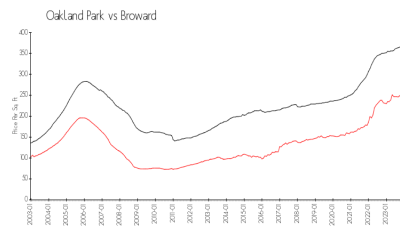

Lake Emerald
 954 - 484 - 1786
<http://www.lakeemerald.com/>

Built in 1981 - 70 units - 3 floors

Market Information

Lake Emerald 1: \$272/sq. ft.
 Oakland Park: \$236/sq. ft.

Oakland Park: \$236/sq. ft.
 Broward: \$351/sq. ft.