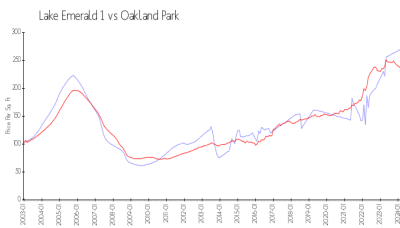

Lake Emerald 1

109 Lake Emerald Dr, Oakland Park, FL, Broward 33309

Building Information

Number of units:	70
Number of active listings for rent:	0
Number of active listings for sale:	2
Building inventory for sale:	2%
Number of sales over the last 12 months:	1
Number of sales over the last 6 months:	0
Number of sales over the last 3 months:	0

Lake Emerald
 954 - 484 - 1786
<http://www.lakeemerald.com/>

Built in 1981 - 70 units - 3 floors

Market Information

Lake Emerald 1: \$272/sq. ft.
 Oakland Park: \$236/sq. ft.

Oakland Park: \$236/sq. ft.
 Broward: \$351/sq. ft.