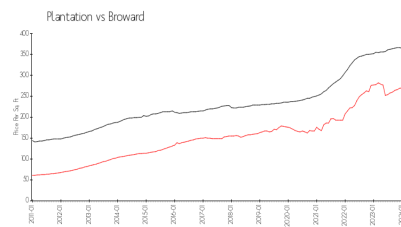

The Newport Condominium
Owners Association Inc
415 South Pine Island Road
Plantation, FL 33324
Phone: (954) 663-2078

Built in 1972 - 152 units - 4 floors

Market Information

Newport (A B C & D): \$298/sq. ft.
Plantation: \$273/sq. ft.

Plantation: \$273/sq. ft.
Broward: \$351/sq. ft.

Inventory for Sale

Newport (A B C & D)	0%
Plantation	1%
Broward	4%

Avg. Time to Close Over Last 12 Months

Newport (A B C & D)	35 days
Plantation	46 days
Broward	67 days