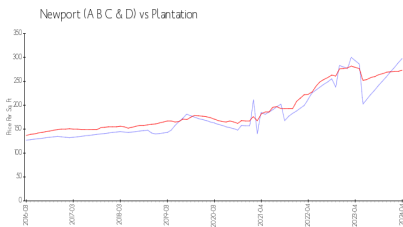

Market Information

Newport (A B C & D): $298/sq. ft.
Plantation: $273/sq. ft.