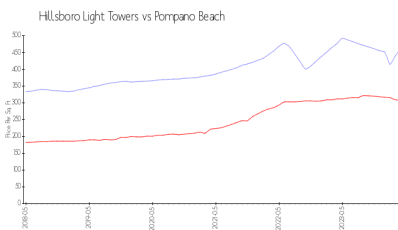

## Market Information

Hillsboro Light Towers: \$460/sq. ft.  
Pompano Beach: \$308/sq. ft.

Pompano Beach: \$308/sq. ft.  
Broward: \$351/sq. ft.