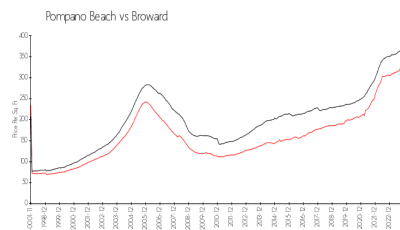

## Market Information

Hillsboro Light Towers: \$460/sq. ft.  
Pompano Beach: \$308/sq. ft.

Pompano Beach: \$308/sq. ft.  
Broward: \$351/sq. ft.