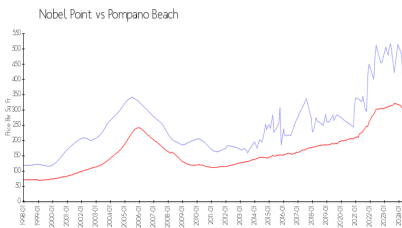

## Market Information

Nobel Point: \$418/sq. ft.  
Pompano Beach: \$308/sq. ft.

Pompano Beach: \$308/sq. ft.  
Broward: \$351/sq. ft.