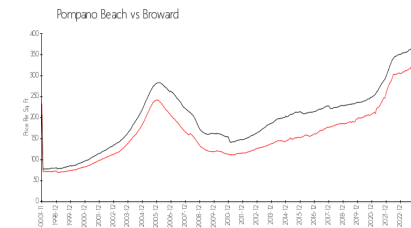

## Market Information

Nobel Point: \$418/sq. ft.  
Pompano Beach: \$308/sq. ft.

Pompano Beach: \$308/sq. ft.  
Broward: \$351/sq. ft.