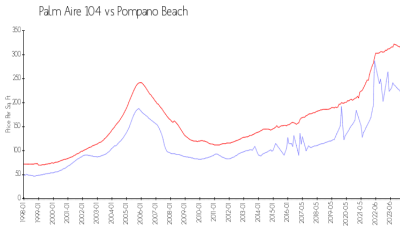

Market Information

Palm Aire 104: $218/sq. ft.
Pompano Beach: $308/sq. ft.

Pompano Beach: $308/sq. ft.
Broward: $351/sq. ft.

Inventory for Sale

Palm Aire 104	3%
Pompano Beach	3%
Broward	4%

Avg. Time to Close Over Last 12 Months

Palm Aire 104	67 days
Pompano Beach	72 days
Broward	67 days