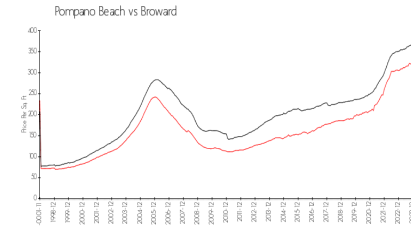

Market Information

Palm Aire 104: $218/sq. ft.
Pompano Beach: $308/sq. ft.

Pompano Beach: $308/sq. ft.
Broward: $351/sq. ft.

Inventory for Sale

Palm Aire 104	3%
Pompano Beach	3%
Broward	4%

Avg. Time to Close Over Last 12 Months

Palm Aire 104	67 days
Pompano Beach	72 days
Broward	67 days